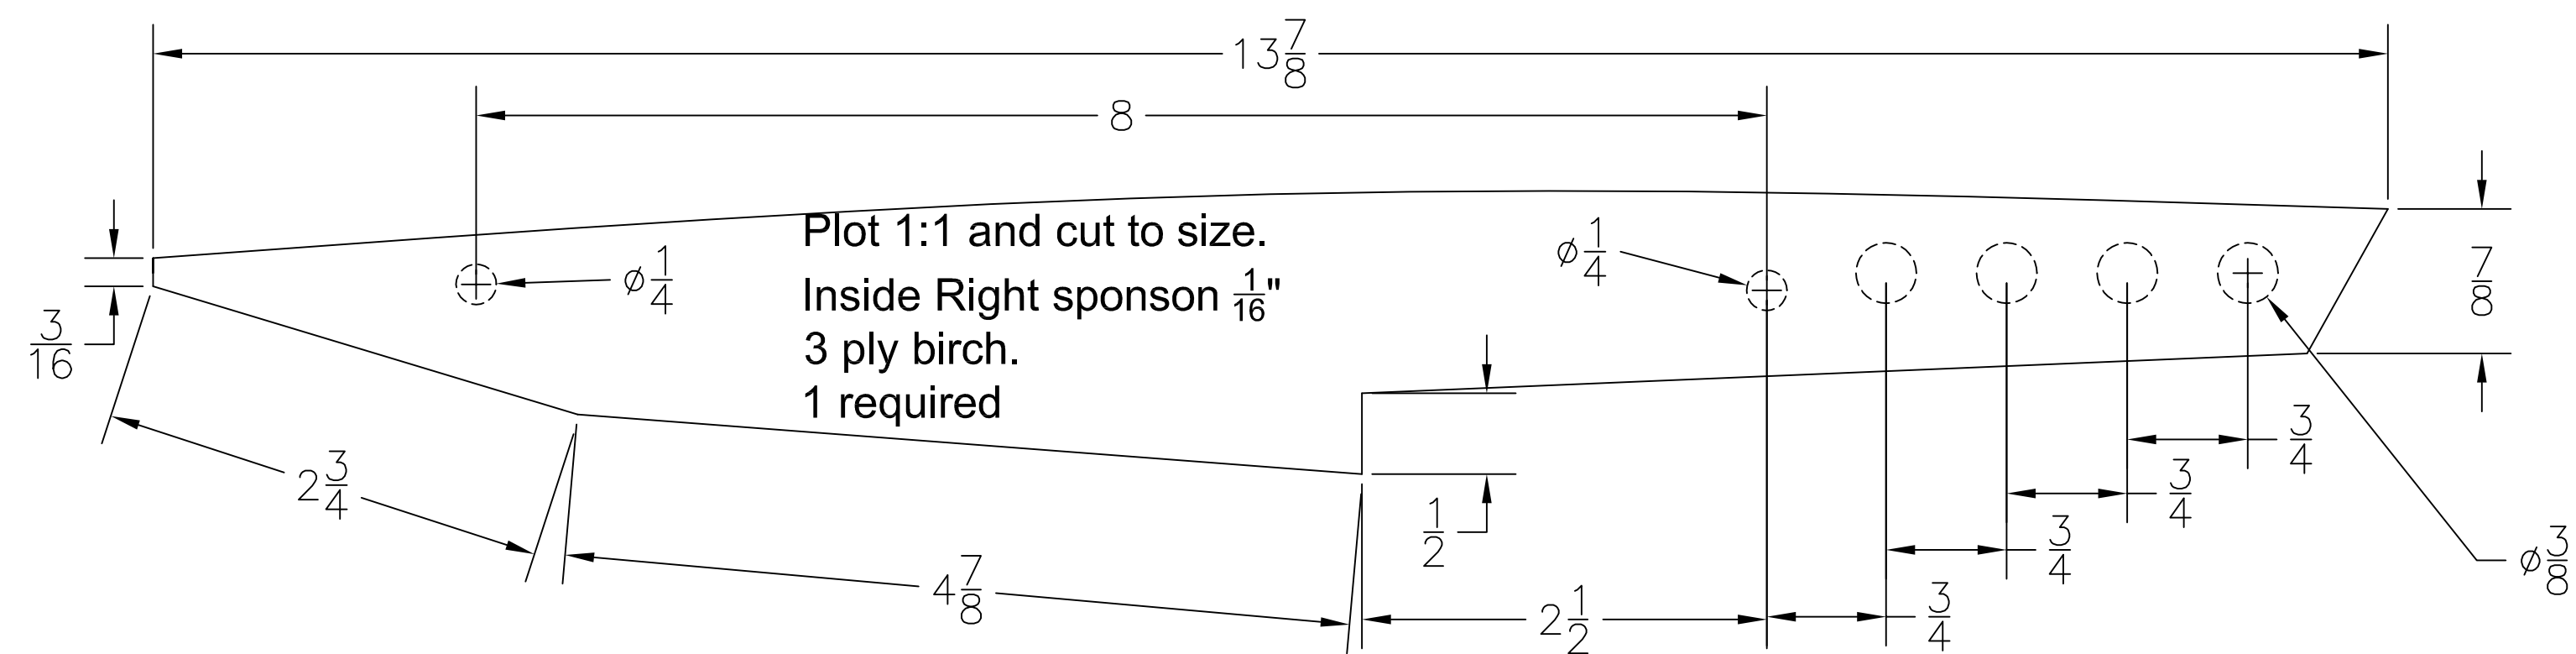

JAE RACING HULLS JAE 12G

	JAE 12G Hydro (Heat Racing)			
	TEMPLATES			
Design by Geraghty, Hall, Zaker, Truex Drawn by David Hall	SIZE	FSCM NO.	DWG NO.	REV
SCALE 1:1				SHEET 1