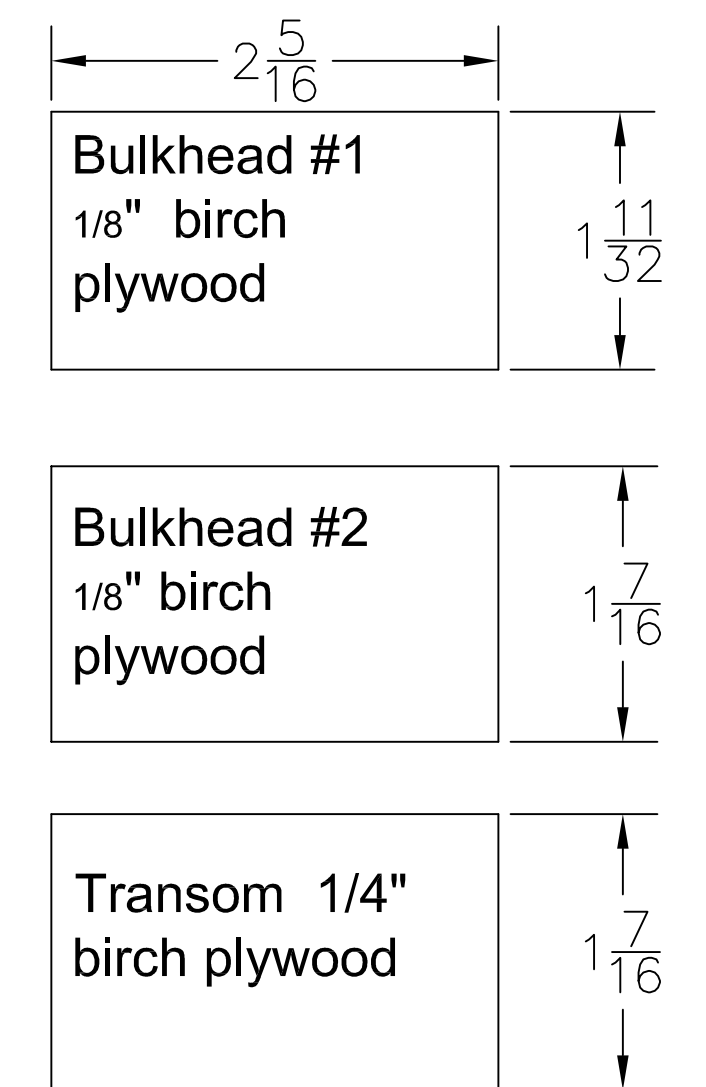

JAE RACING HULLS JAE 12G

	JAE 12G Hydro (Heat Racing)			
	TEMPLATES			
Design by Geraghty, Hall, Zaker, Truex Drawn by David Hall	SIZE	FSCM NO.	DWG NO.	REV
SCALE 1:1				SHEET 1