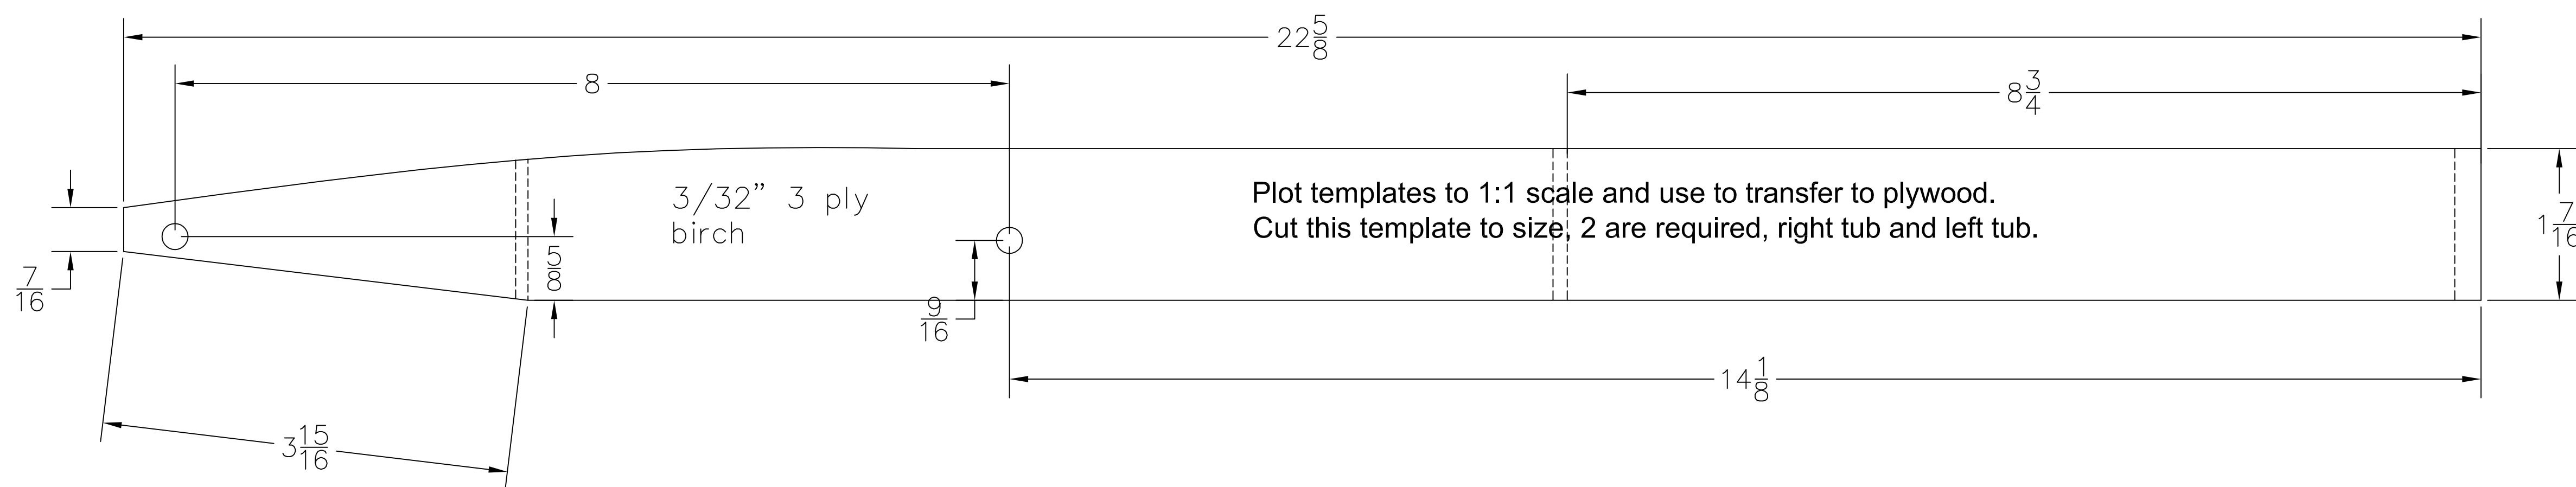

JAE RACING HULLS JAE 12G

	JAE 12G Hydro (Heat Racing)			
	TEMPLATES			
Design by Geraghty, Hall, Zaker, Truex Drawn by David Hall	SIZE	FSCM NO.	DWG NO.	REV
SCALE 1:1				SHEET 1