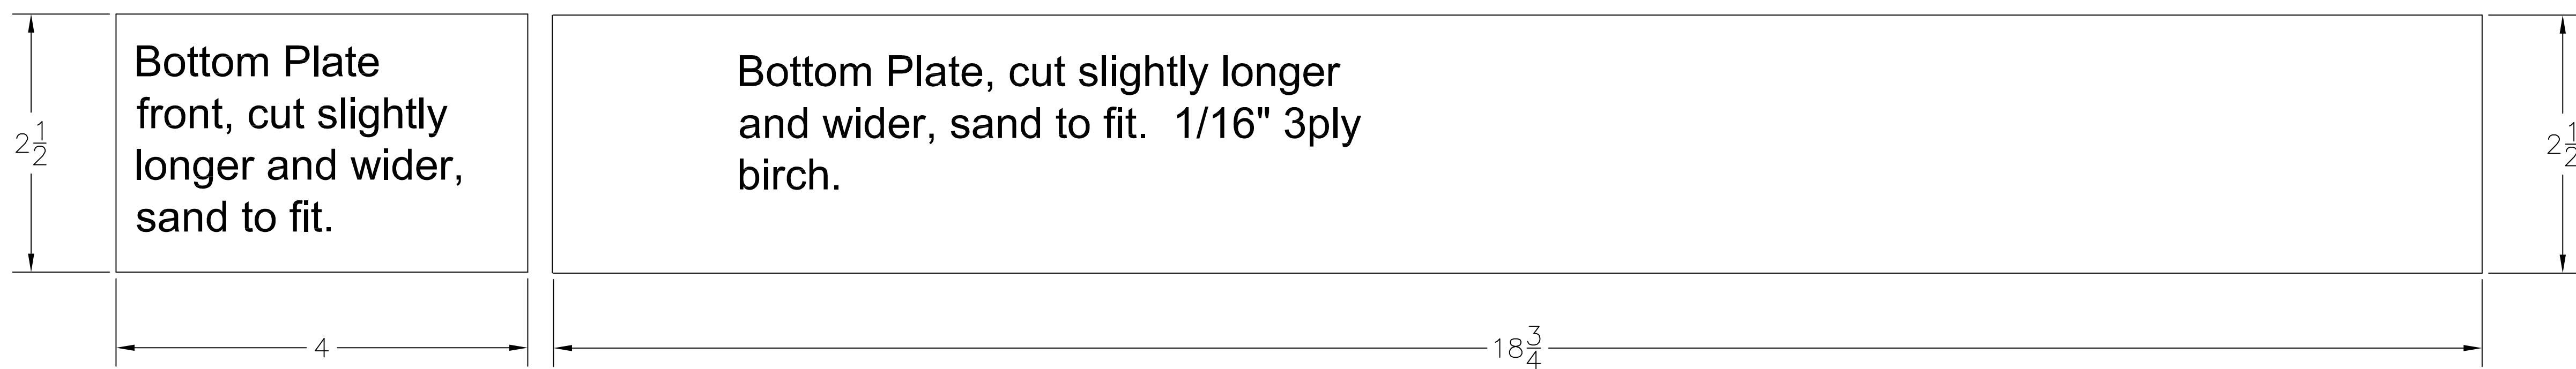

JAE RACING HULLS JAE 12G

	JAE 12G Hydro (Heat Racing)			
	TEMPLATES			
Design by Geraghty, Hall, Zaker, Truex Drawn by David Hall	SIZE	FSCM NO.	DWG NO.	REV
SCALE 1:1				SHEET 1