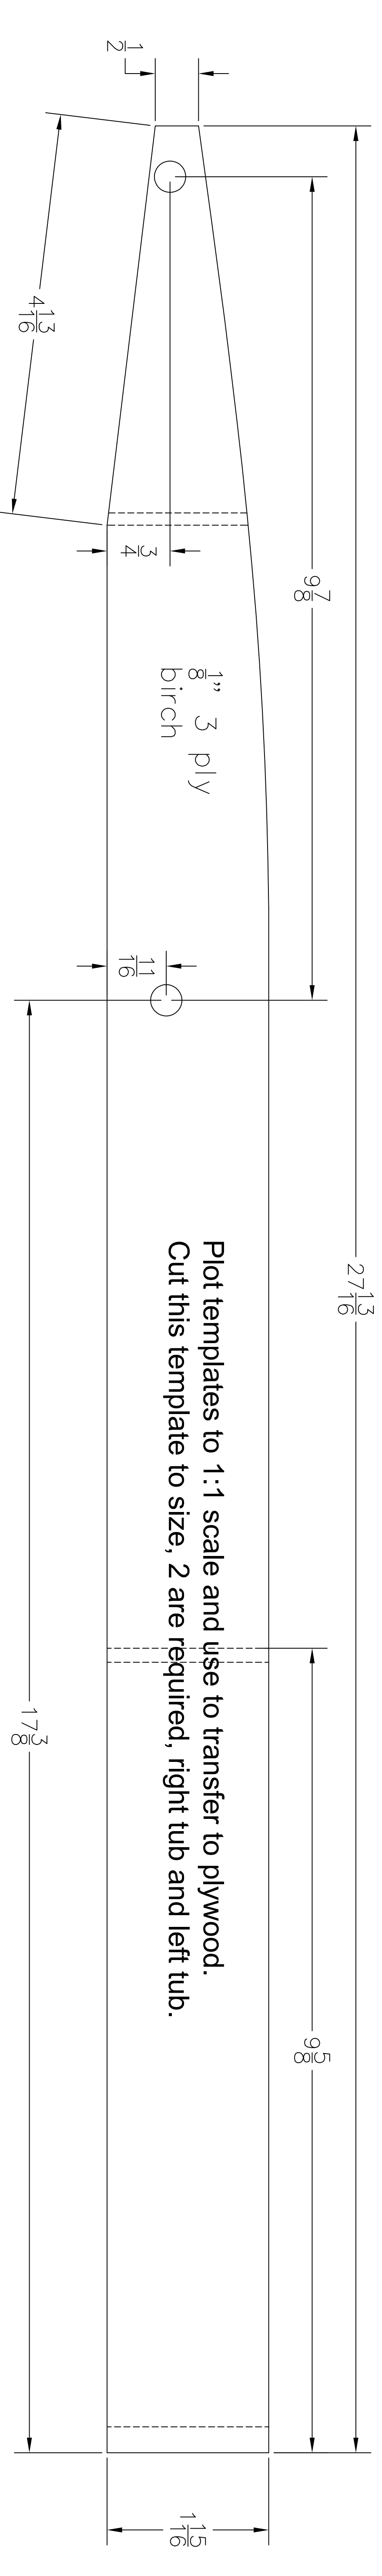

# JAE RACING RACING HULLS JAE 21G2

J A E 21G<sub>2</sub> Hydro (Heat Racing)  
 TEMPLATES

Design by Geraghty, Hall, Zaker, Truex  
 Drawn by David Hall

SIZE	FSCM NO.	DWG NO.	REV
SCALE 1 : 1			
SHEET	1		