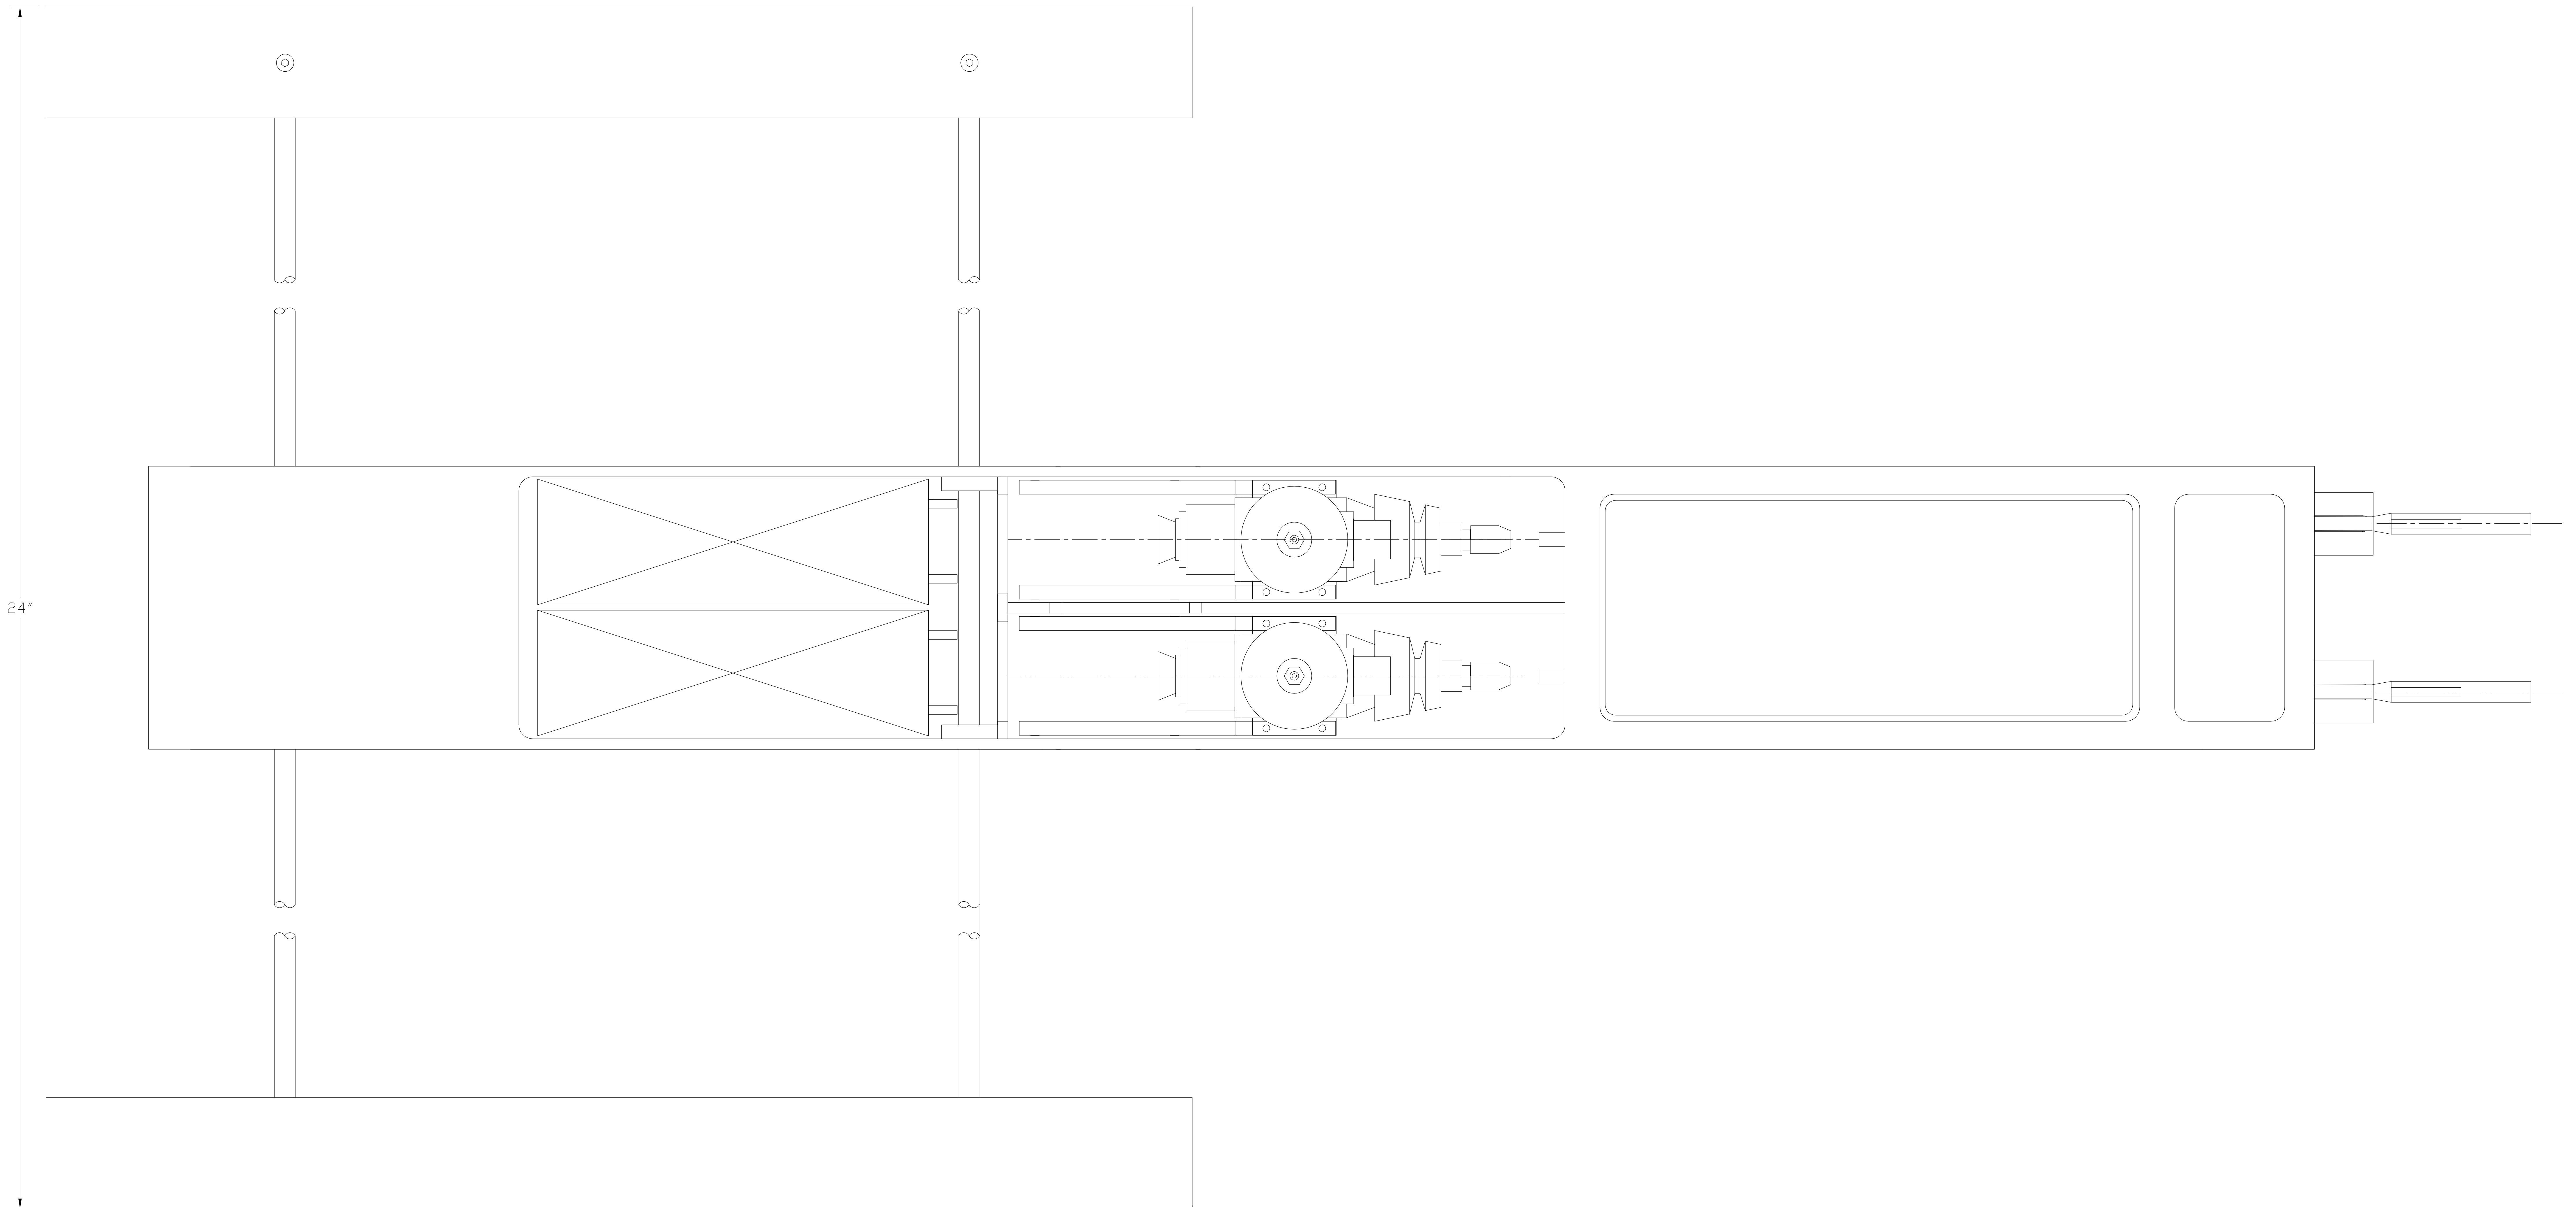

J.A.E. RACING HULLS *JAE 45 Twin*

	JAE Racing Hulls 45 Twin (Heat Racing)			
	HULL VIEWS			
Design by Geraghty, Hall, Zaker, Truex Drawn by David Hall	PLOT SIZE 36x48	FSCM NO.	DWG NO.	REV
SCALE 1:1	SHEET 3		3	