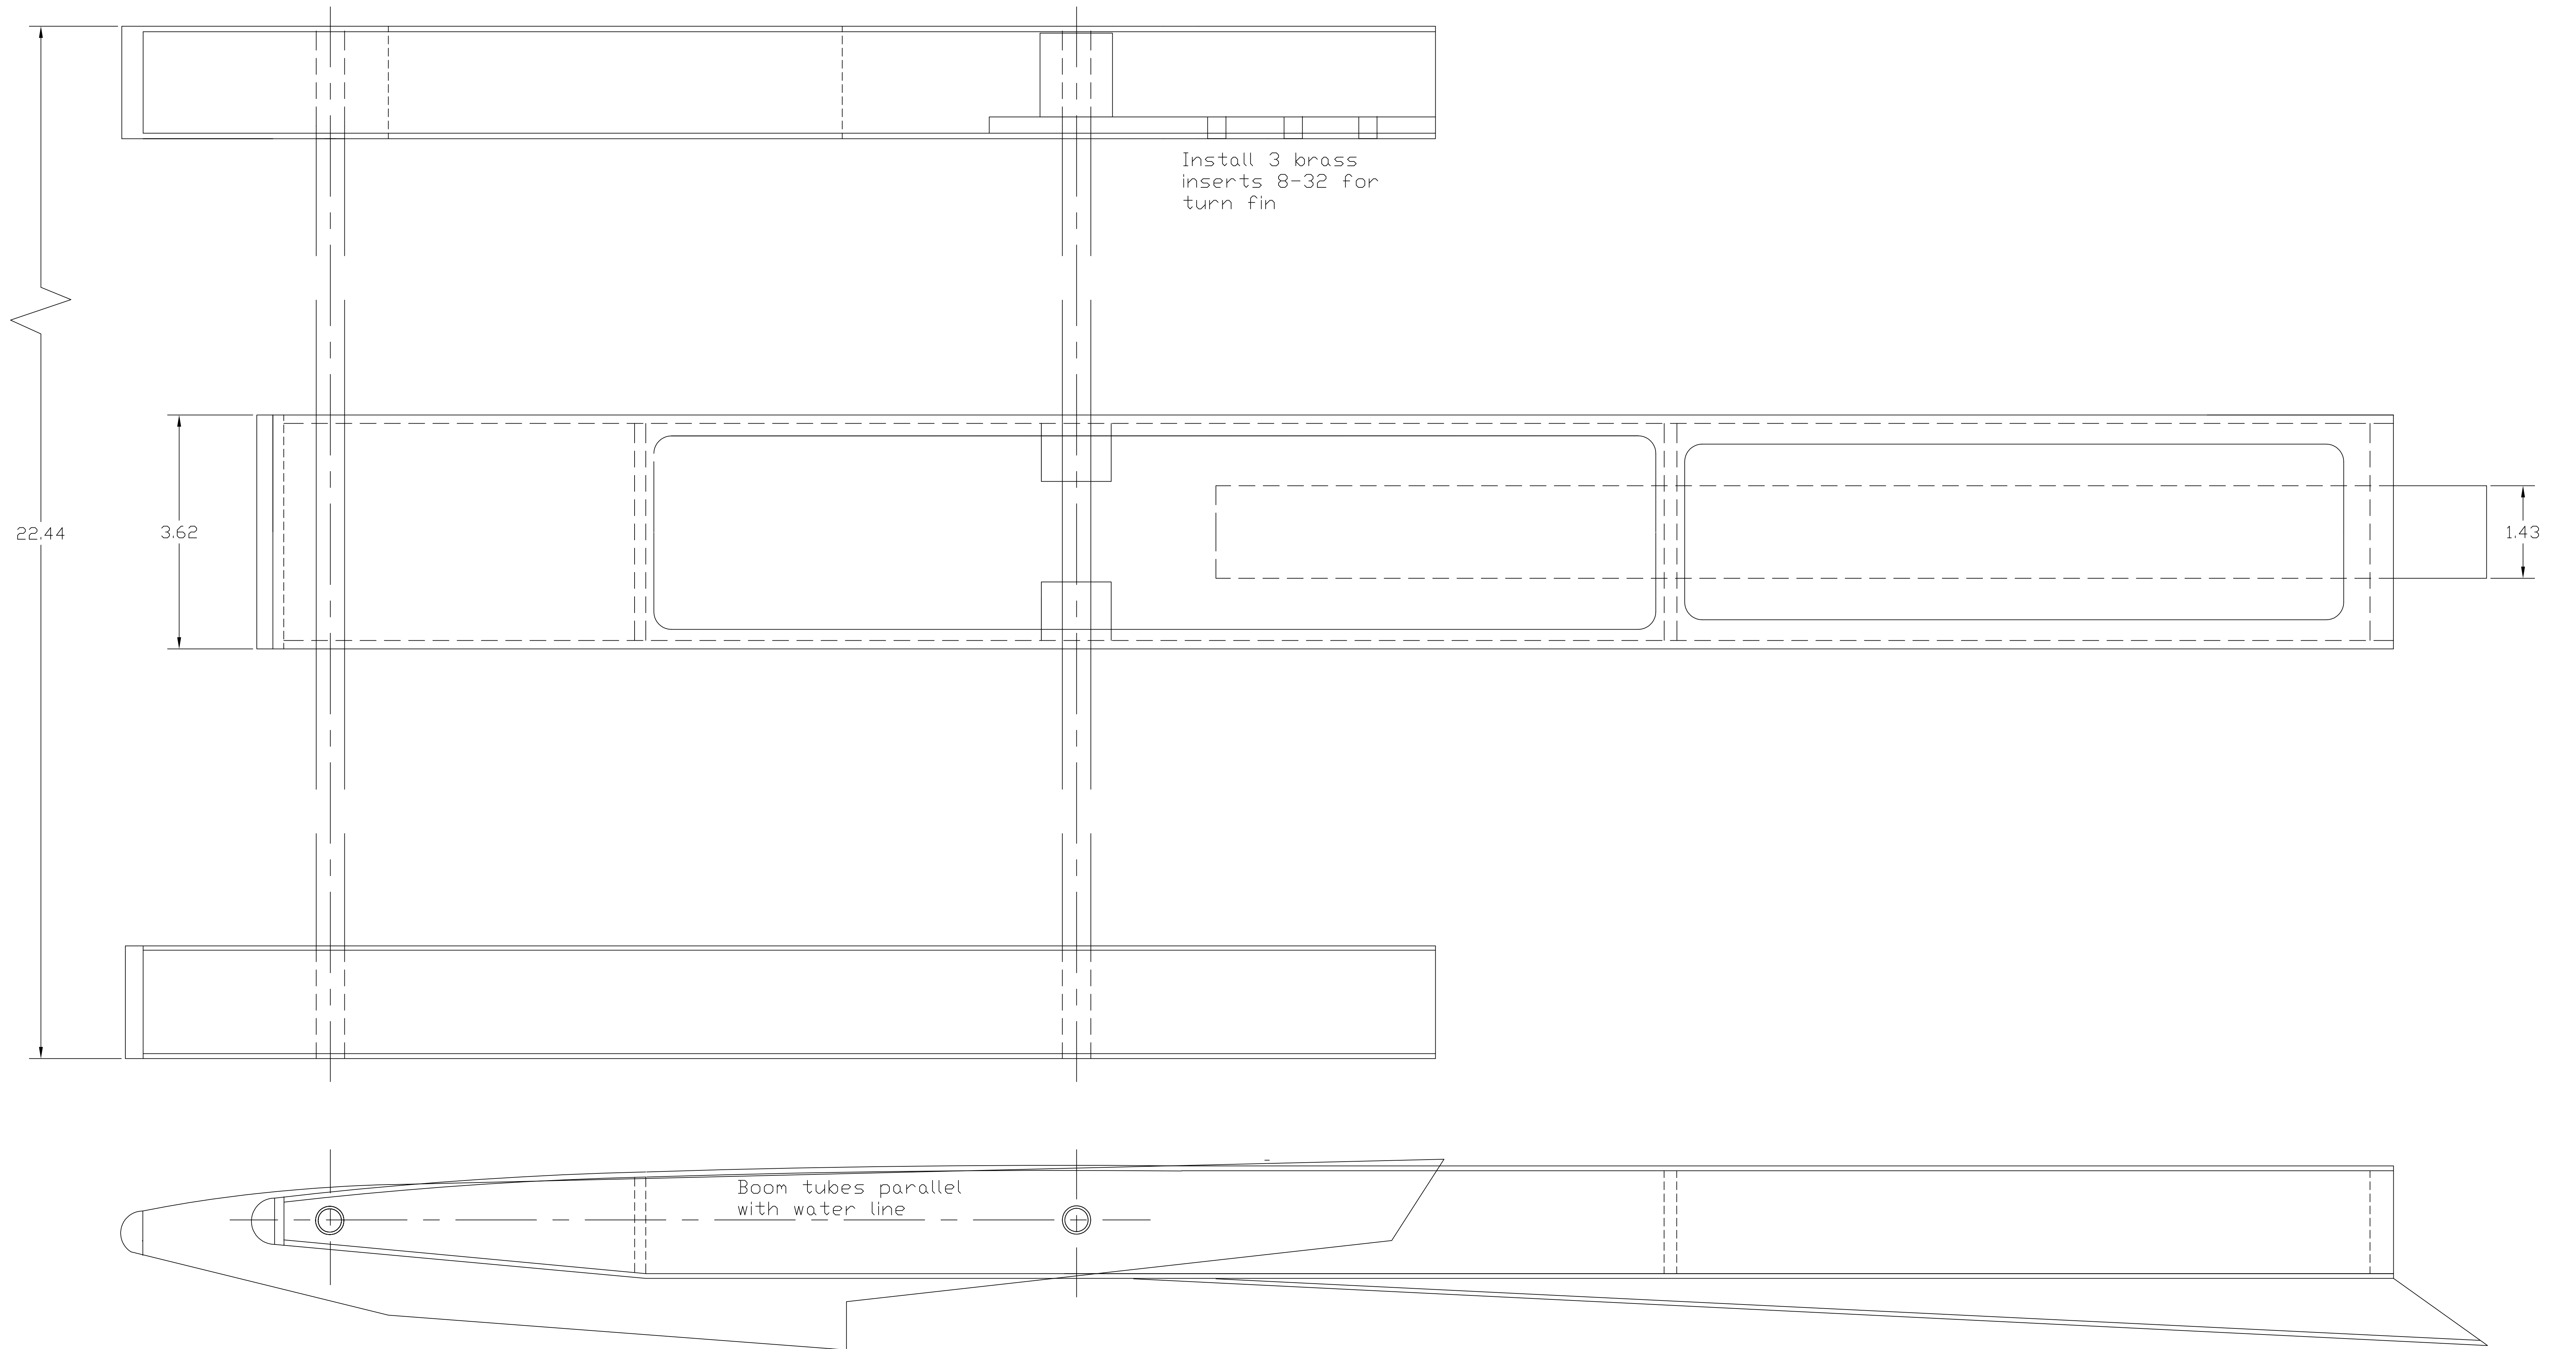

# J.A.E. RACING HULLS JAE 45G

	<i>JAE Racing Hulls 45G (Heat Racing)</i>			
	TEMPLATES			
Design by Geraghty, Hall, Zaker, Truex Drawn by David Hall	PLOT SIZE 30x42	FSCM NO.	DWG NO.	REV
	SCALE 1:1		SHEET 2	