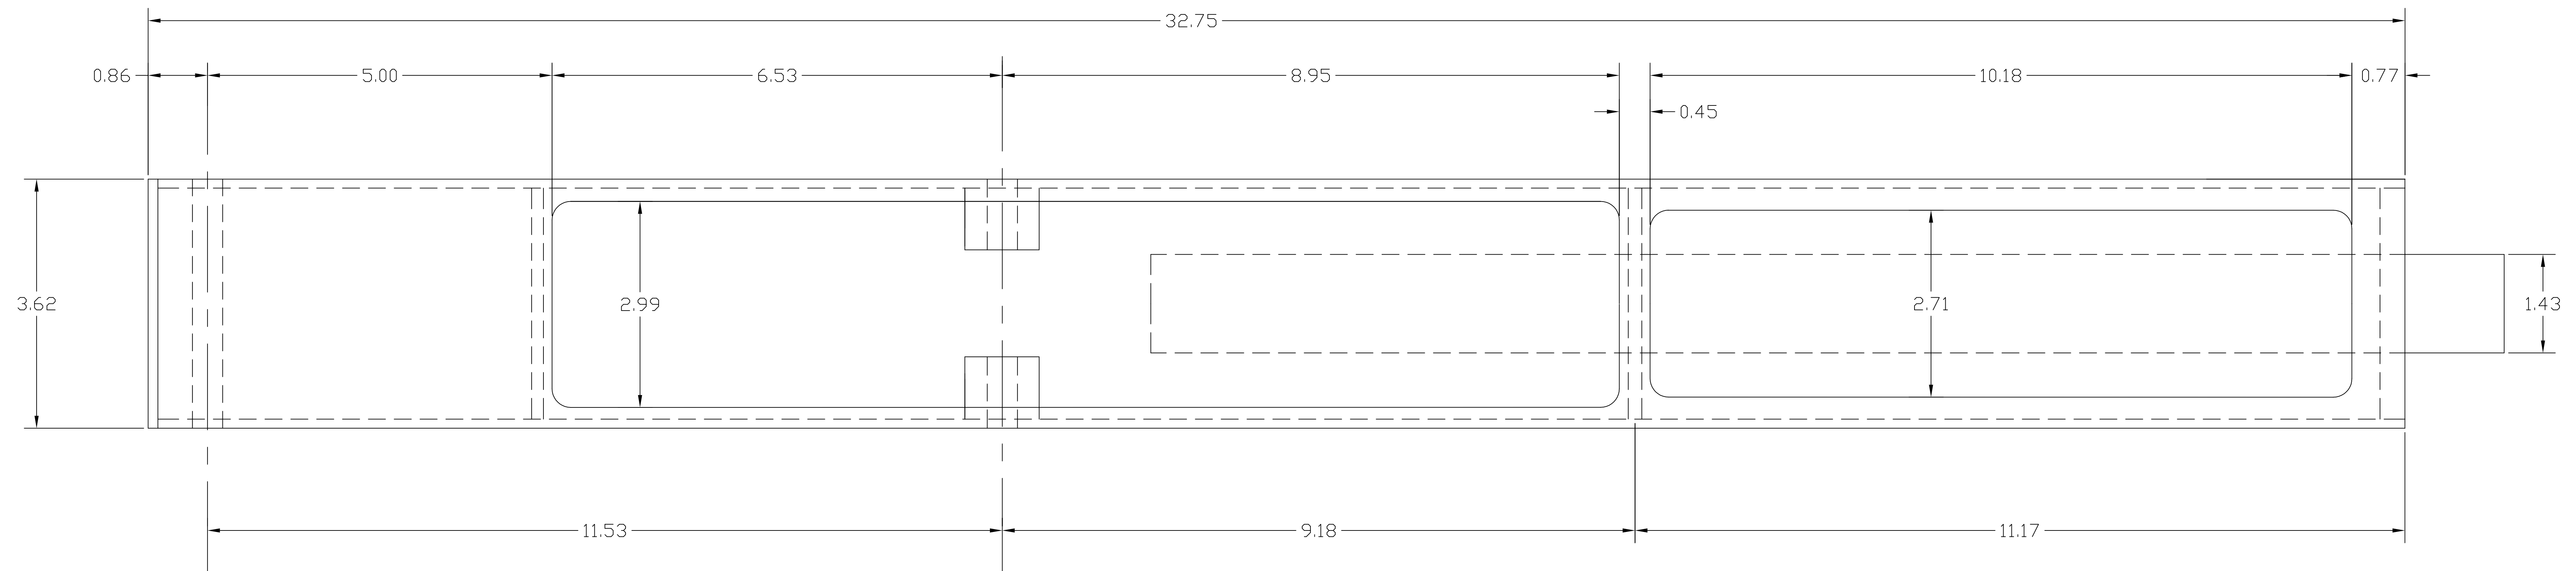

# JAE RACING HULLS JAE 45G

	<b>JAE Racing Hulls 45G (Heat Racing)</b>			
	TEMPLATES			
Design by Geraghty, Hall, Zaker, Truex Drawn by David Hall	PLOT SIZE 30x42	FSCM NO.	DWG NO.	REV
SCALE 1:1	SHEET 2			