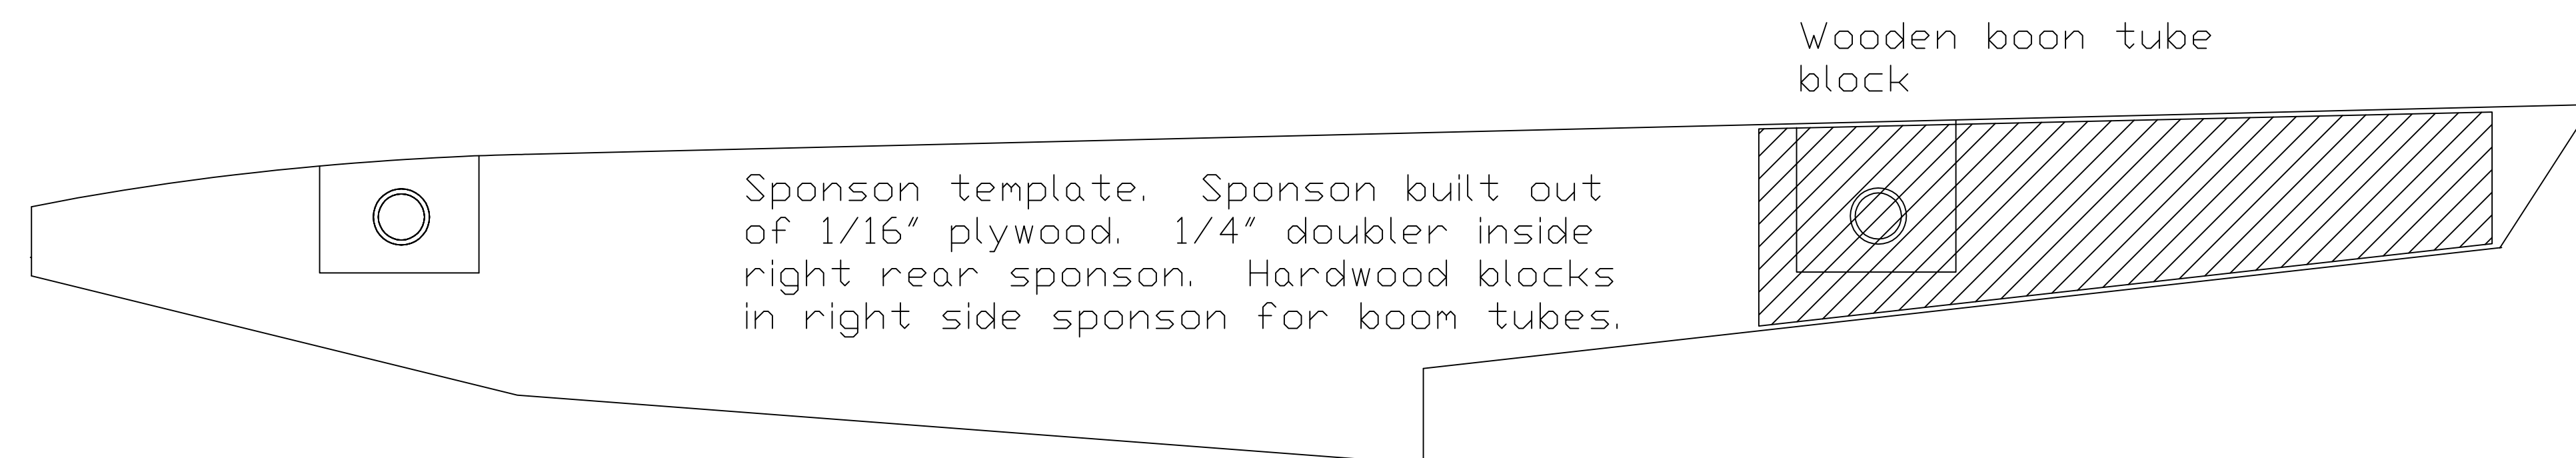

# JAE RACING HULLS JAE 45G

	<b>JAE Racing Hulls 45G (Heat Racing)</b>			
	TEMPLATES			
Design by Geraghty, Hall, Zaker, Truex Drawn by David Hall	PLOT SIZE 30x42	FSCM NO.	DWG NO.	REV
SCALE 1:1	SHEET 2			