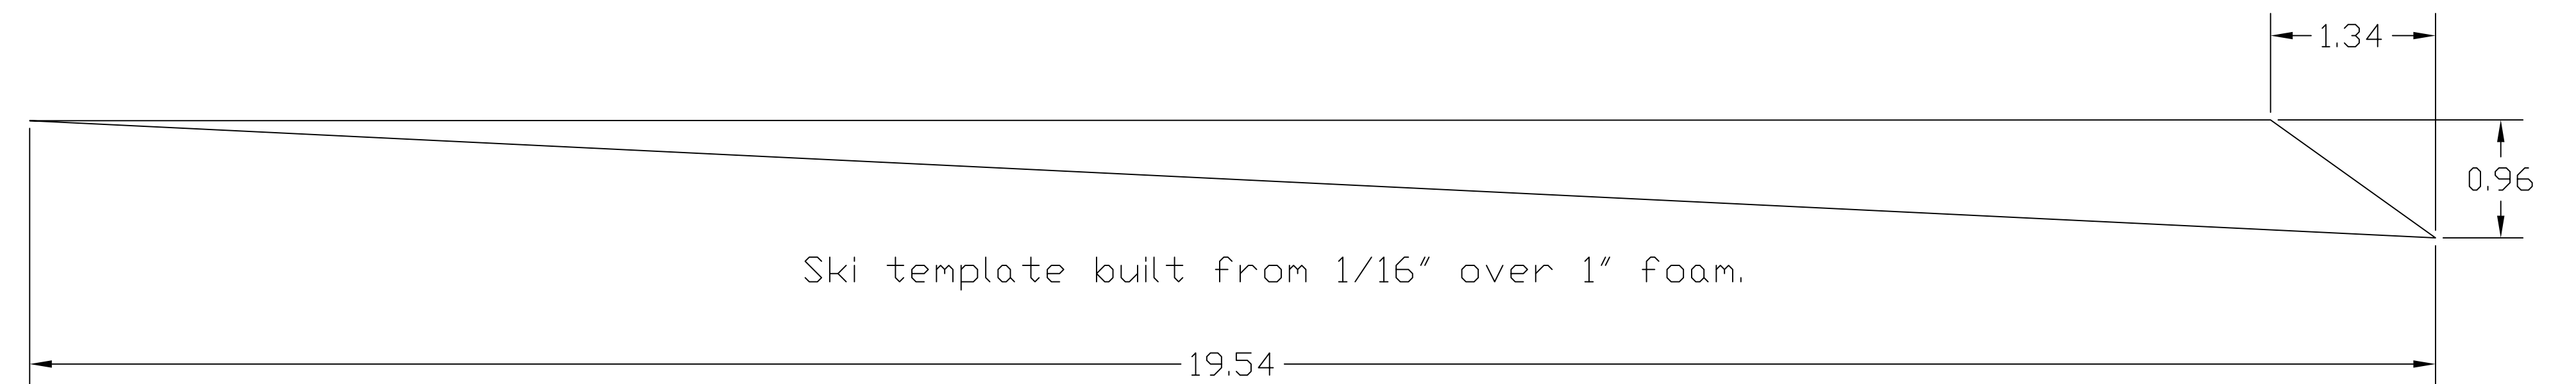

# JAE RACING HULLS JAE 45G

	<b>JAE Racing Hulls 45G (Heat Racing)</b>			
	TEMPLATES			
Design by Geraghty, Hall, Zaker, Truex Drawn by David Hall	PLOT SIZE 30x42	FSCM NO.	DWG NO.	REV
SCALE 1:1	SHEET 2			